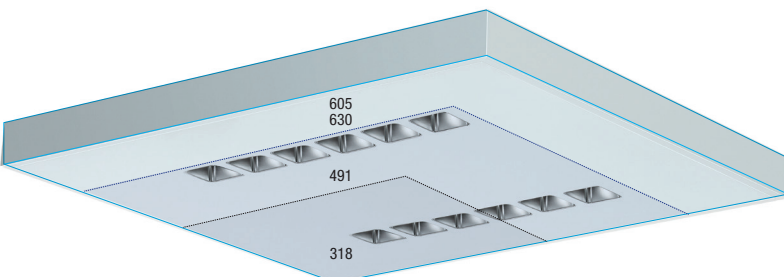

Available lengths

Available housing lengths 630, 1255 and 1555 mm