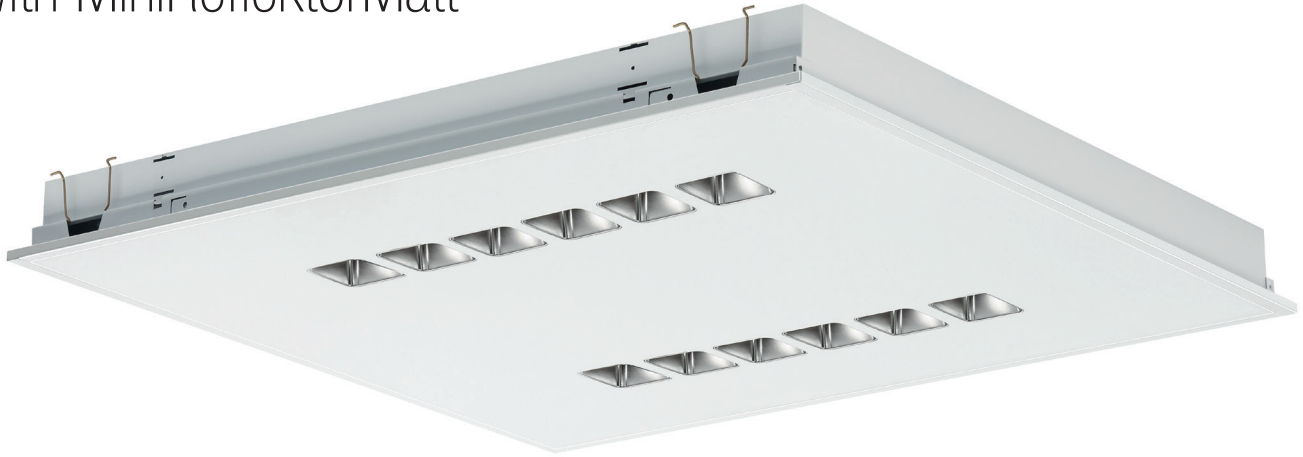

Recessed luminaires

with MiniReflektorMatt

Available lengths

Ceiling module 600: 597, 1197, 1497 mm
Ceiling module 625: 622, 1247, 1547 mm