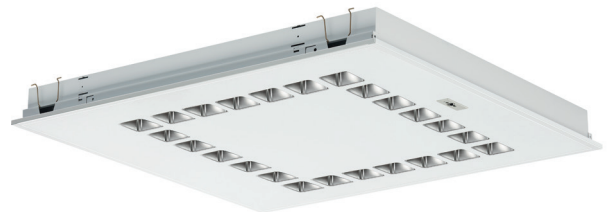

Additional features

More information on the MiniReflektorMatt: having their own 3-hour individual power supply (ED models), the models are equipped to work even in an emergency.

The high-output types are real all-rounders – available in dimensions EE and EQ0597/0622.

EL-EQ597+622_MRM0700_SEN