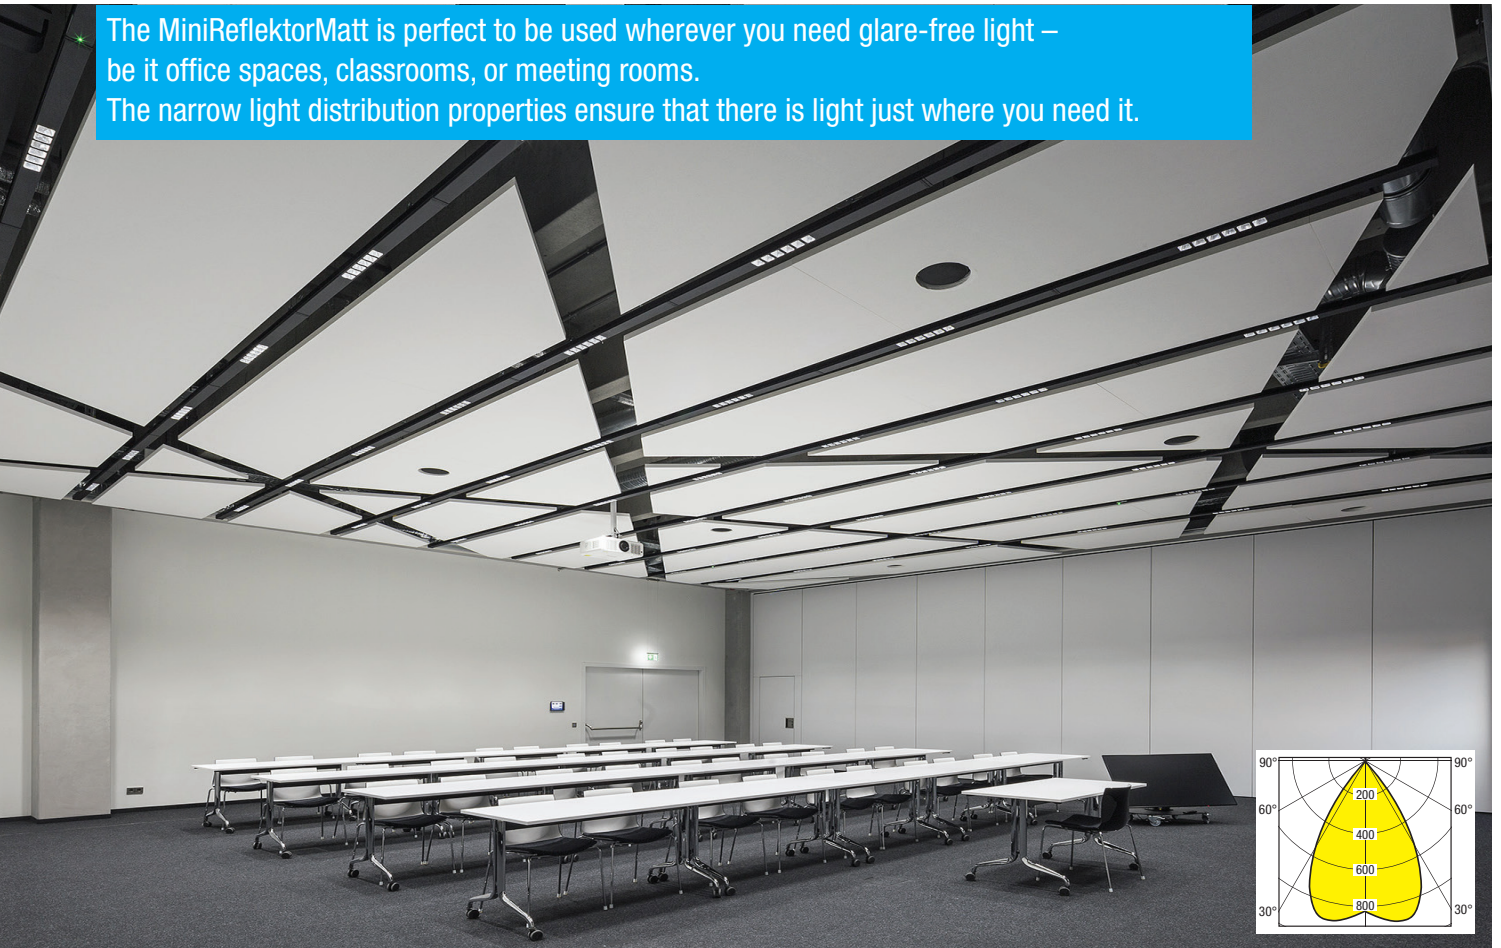

# MiniReflektorMatt

New lighting multi-tool

The MiniReflektorMatt is perfect to be used wherever you need glare-free light – be it office spaces, classrooms, or meeting rooms. The narrow light distribution properties ensure that there is light just where you need it.