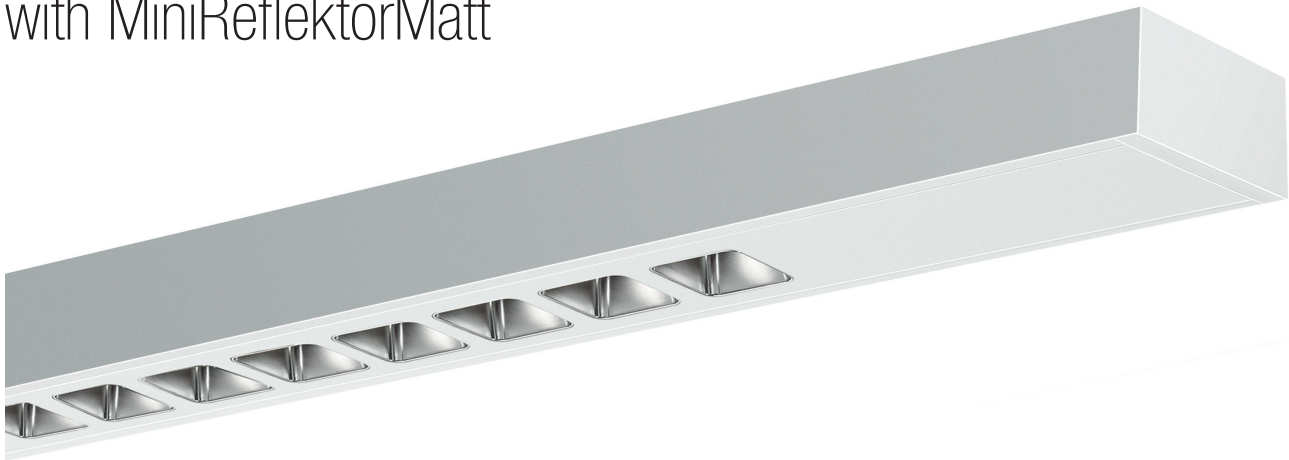

Surface-mounted luminaires

with MiniReflektorMatt