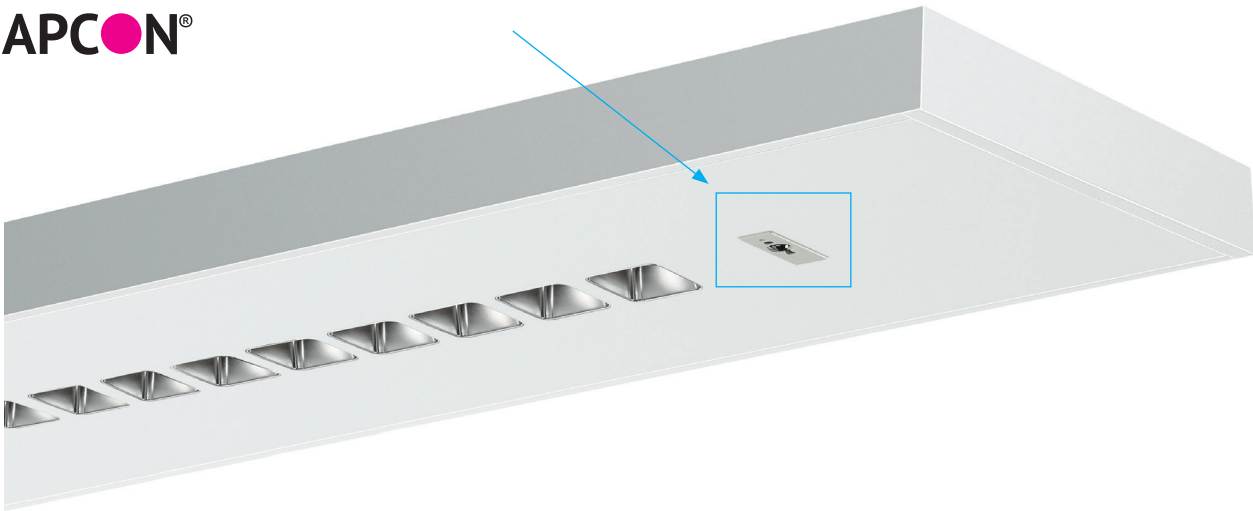

Integrated sensor technology