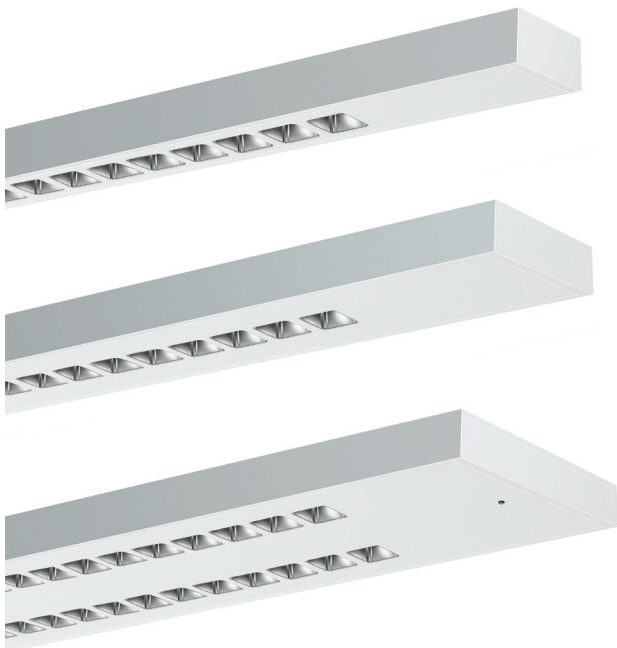

Available lengths

Available housing lengths 630, 1255 and 1555 mm