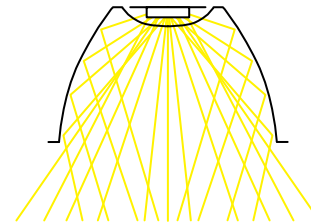

beam path Mirefa