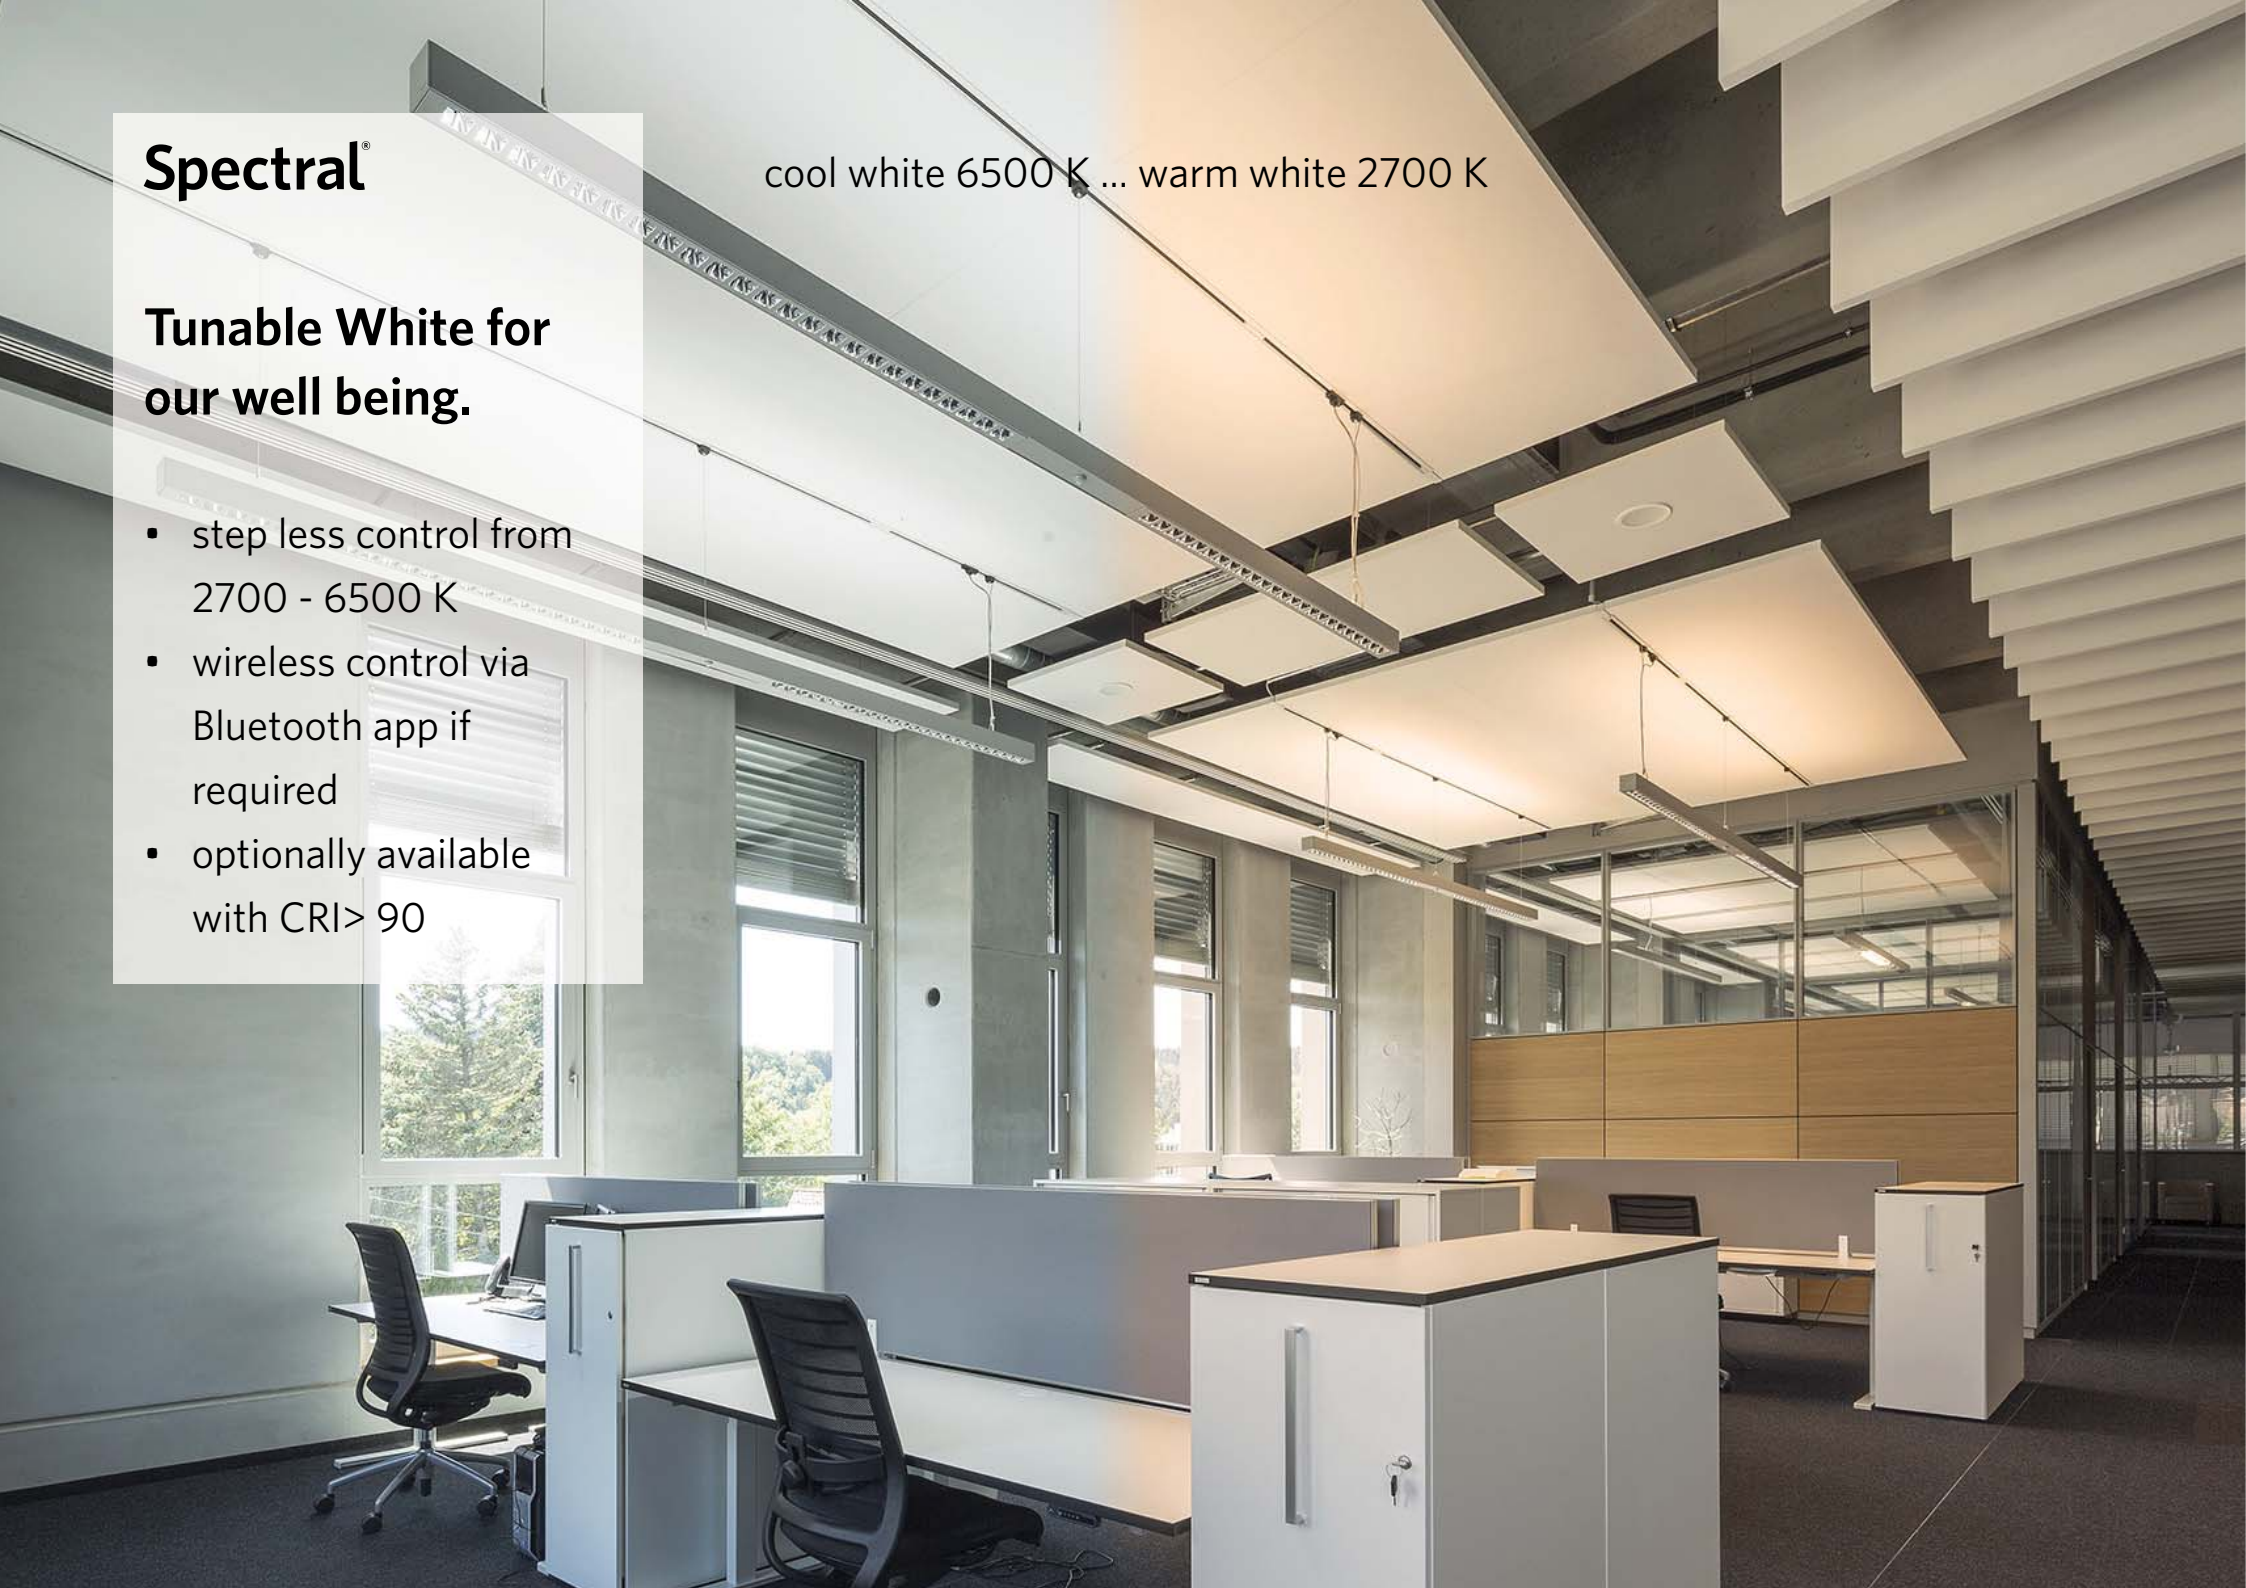

Spectral®

cool white 6500 K ... warm white 2700 K

Tunable White for our well being.

- step less control from 2700 - 6500 K
- wireless control via Bluetooth app if required
- optionally available with CRI > 90