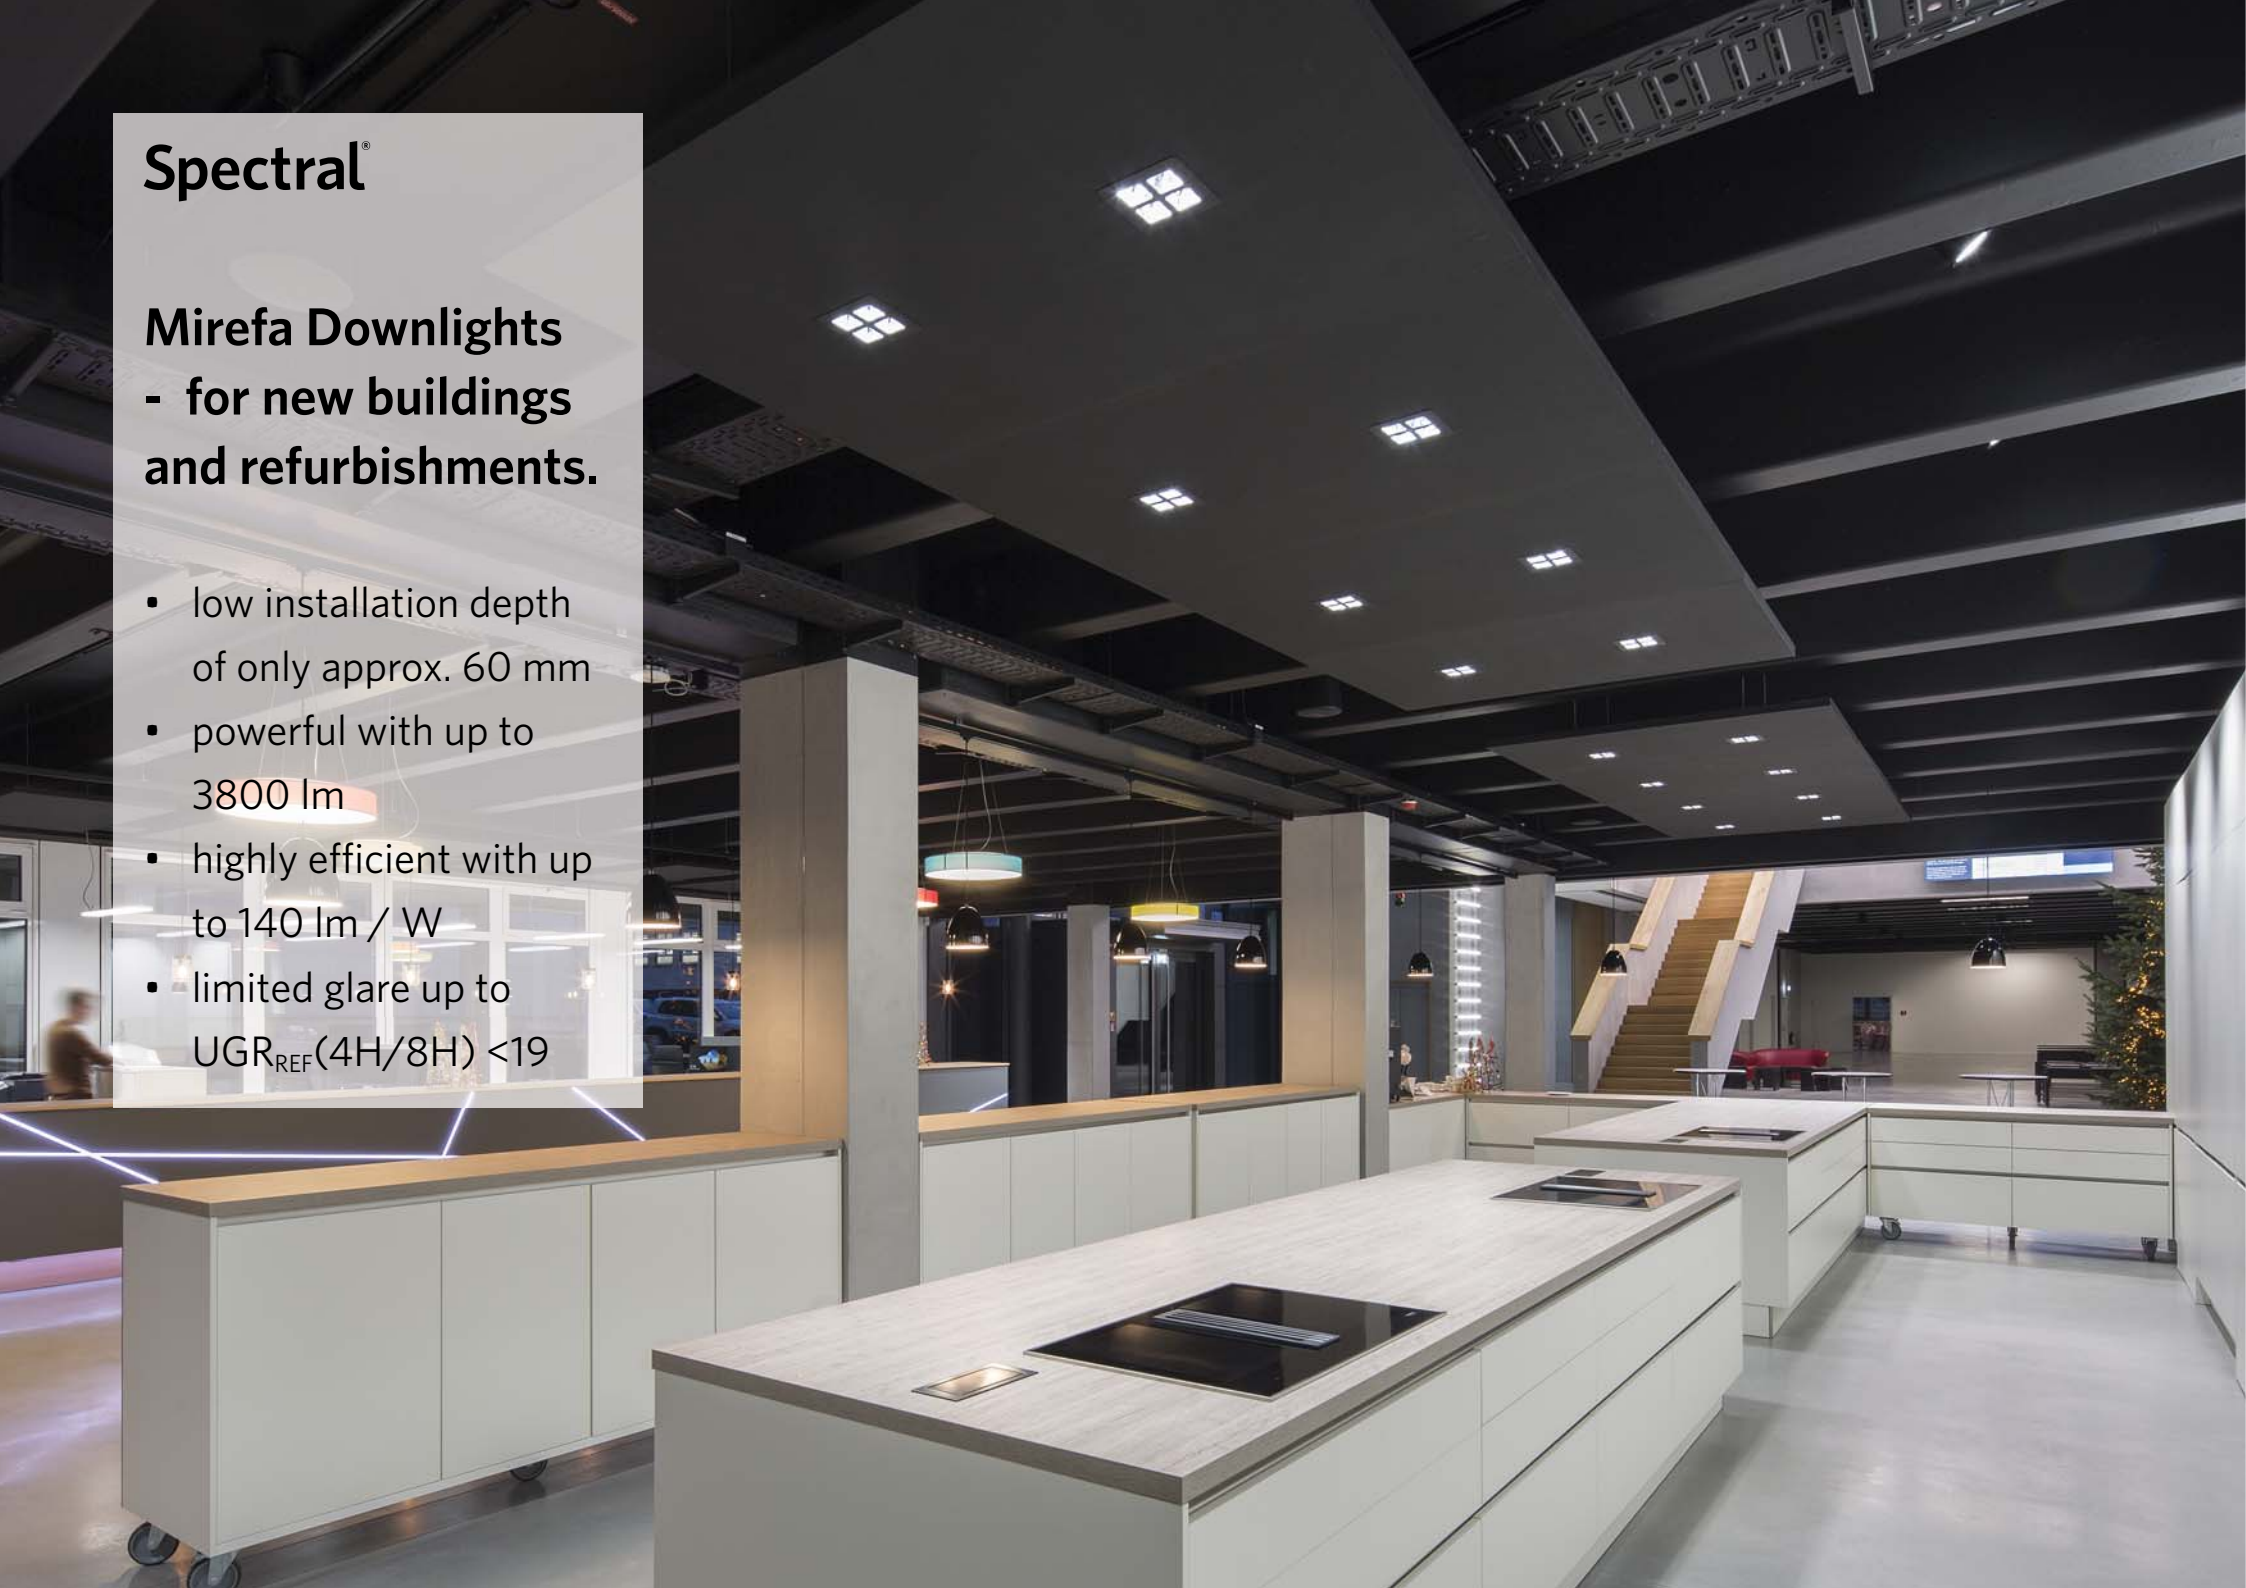

Spectral®

Mirefa Downlights - for new buildings and refurbishments.

- low installation depth of only approx. 60 mm
- powerful with up to 3800 lm
- highly efficient with up to 140 lm / W
- limited glare up to $UGR_{REF}(4H/8H) < 19$