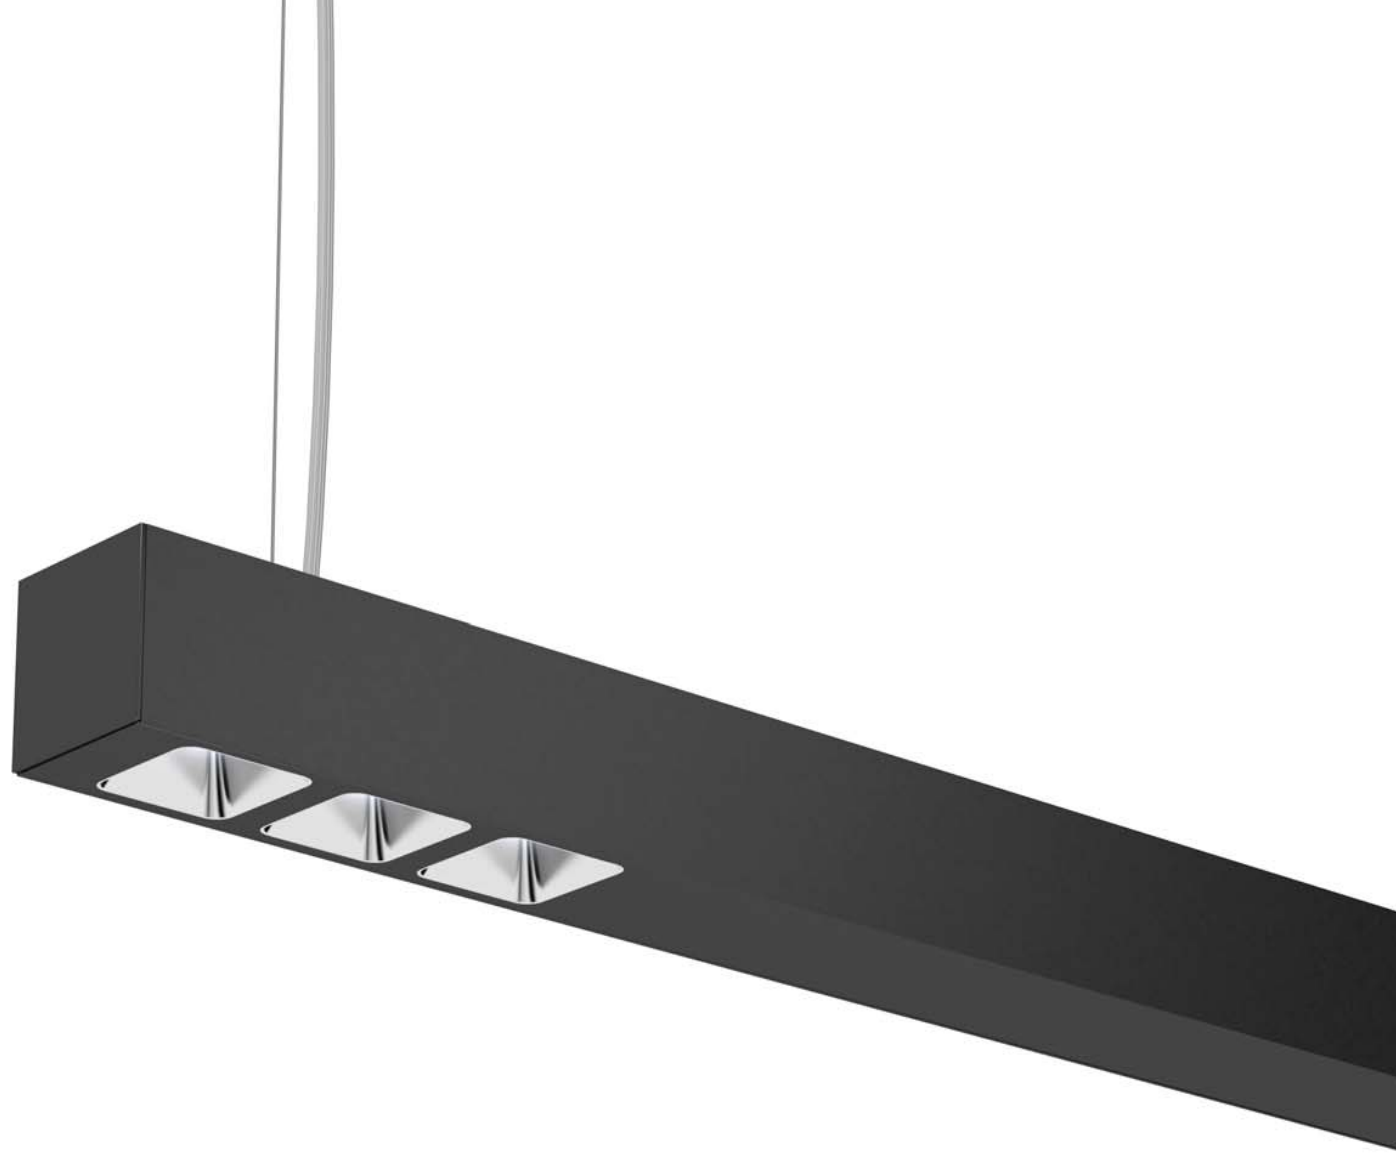

## M60-Connect Profil as a workplace solution.

- M60-Connect pendant profile with two mirefa light modules
- compact cross-section (60x56 mm)
- continuous indirect component
- integrated Sensor option