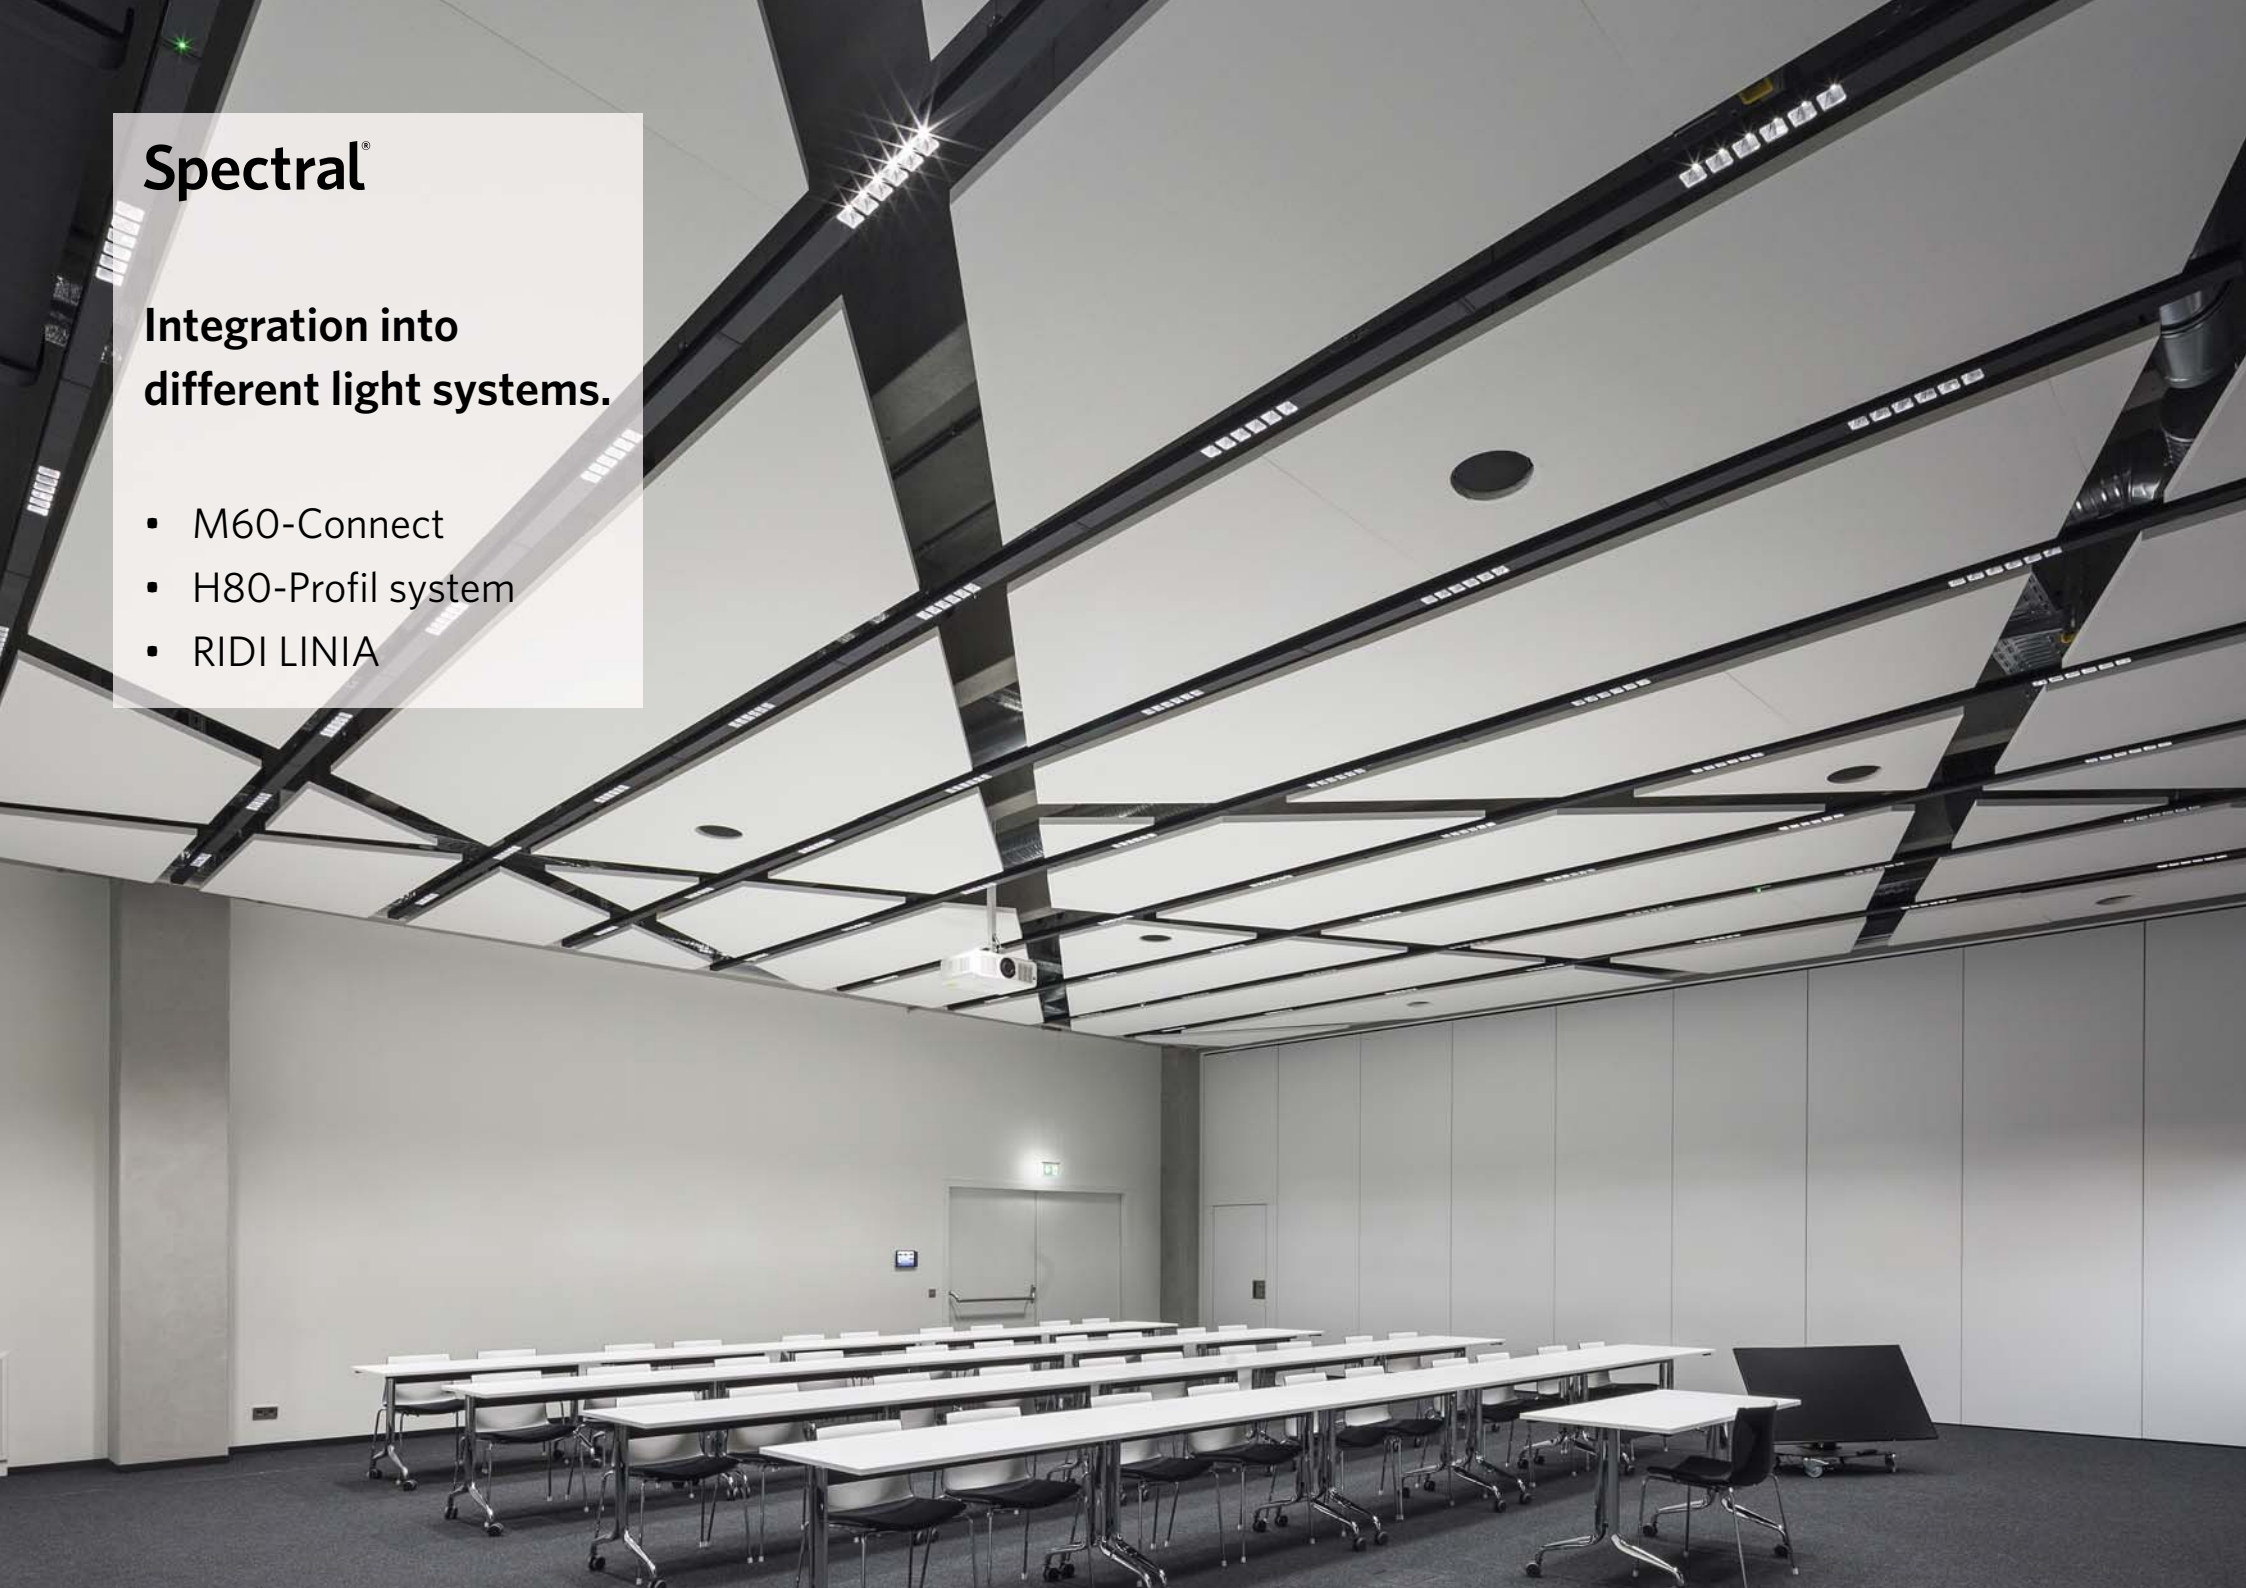

Spectral®

**Integration into
different light systems.**

- M60-Connect
- H80-Profil system
- RIDI LINIA