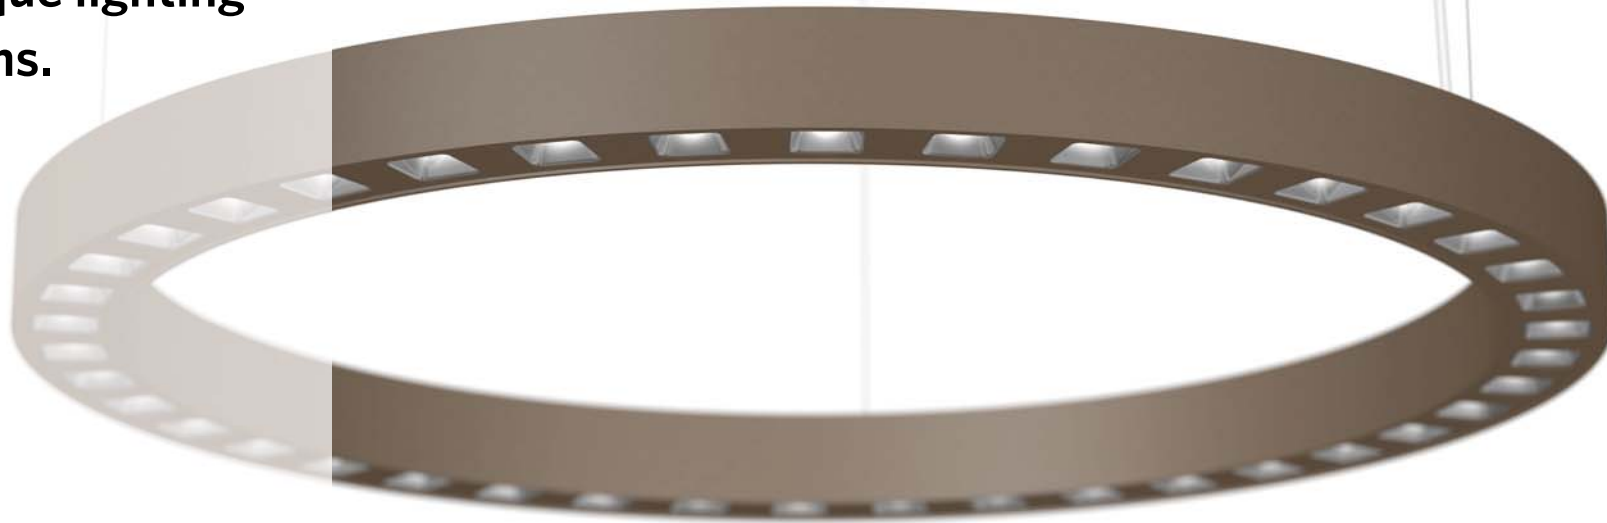

Spectral®

**Bend the rules -
for unique lighting
solutions.**

**Spectral. Eine Marke
der RIDI GROUP.**

RIDI Leuchten GmbH
Hauptstraße 31 - 33
72417 Jungingen
Tel.: + 49 7477 872 - 0
Fax.: + 49 7477 872 - 48
info@spectral-lighting.com
www.spectral-lighting.com